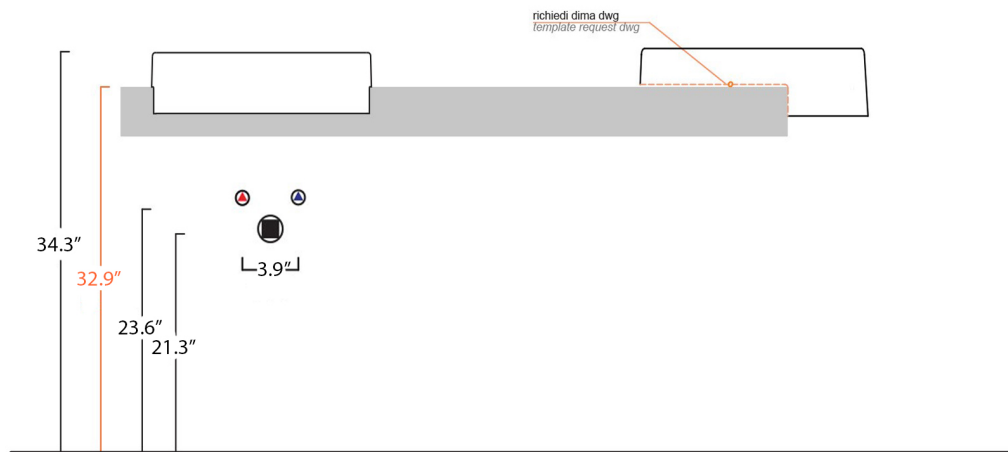

Features

- Ceramic
- With overflow
- Countertop or semi-recessed installation
- ADA Compliant

Plain 45S

SKU# | Option:

- Plain 45S.00 | No faucet hole
- Plain 45S.01 | One faucet hole
- Plain 45S.03 | Three faucet holes 4" spread
| Three faucet holes 8" spread

Plain 45 S

cod.PLL03

Dimensioni / dimensions

L 440 - P 450 - H 80

Troppo pieno / over flow : Sì / Yes CL15

Peso netto / net weight : Kg 10.5

Semincasso / semirecessed

Collection
Plain

Model |
Plain 45S

Dimensions Metric

1 inch = 2.54 cm
1 inch = 25.4 mm

WS[®]
BATH
COLLECTIONS

1051 Lea Drive - Collegeville, PA 19426
Tel. 215 513 9400 - Fax 610 831 0215

www.wsbathcollections.com - info@wsbathcollections.com

Product Specs Sheets

Plain 45S - 17.32" x 17.72" x 3.15" - Semi-Recessed

Collection
Plain

Model |
Plain 45S

Dimensions Metric
1 inch = 2.54 cm
1 inch = 25.4 mm

1051 Lea Drive - Collegeville, PA 19426
Tel. 215 513 9400 - Fax 610 831 0215
www.ws bathcollections.com - info@ws bathcollectins.com