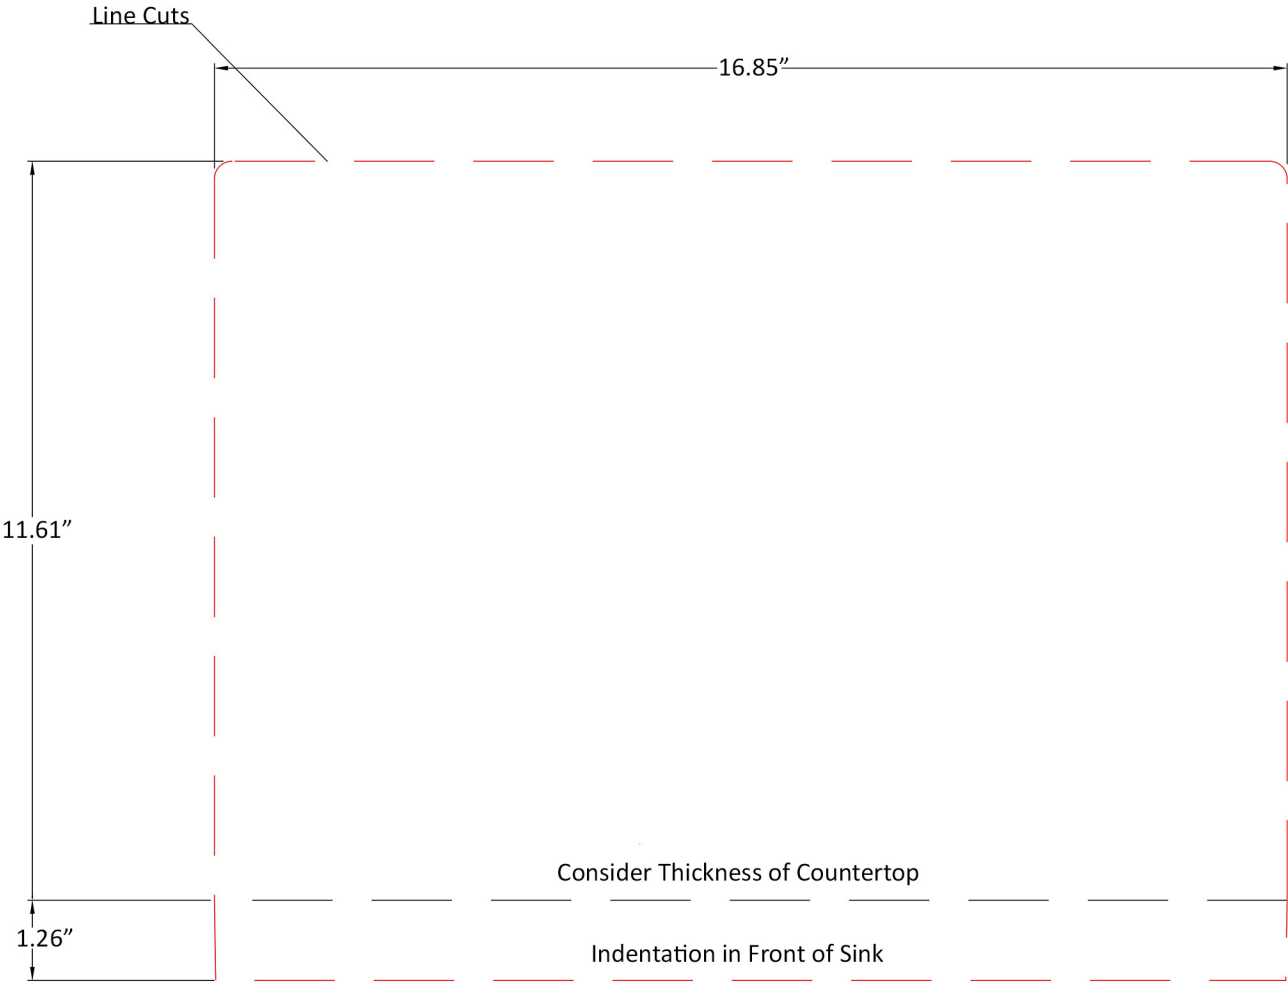

Model |
Plain 45S

Dimensions Metric

1 inch = 2.54 cm
1 inch = 25.4 mm

WS[®]
BATH
COLLECTIONS

1051 Lea Drive - Collegeville, PA 19426
Tel. 215 513 9400 - Fax 610 831 0215

www.wsbathcollections.com - info@wsbathcollections.com

Product Specs Sheets

Plain 45S - 17.32" x 17.72" x 3.15" - Semi-Recessed

Collection
Plain

Model |
Plain 45S

Dimensions Metric
1 inch = 2.54 cm
1 inch = 25.4 mm

1051 Lea Drive - Collegeville, PA 19426
Tel. 215 513 9400 - Fax 610 831 0215
www.ws bathcollections.com - info@ws bathcollectins.com

MOUNTING HARDWARE

Wall-mount installation

Vessel/ countertop installation

Bolts

Silicone (*optional*)

Collection
Plain

Model |
Plain 45S

Dimensions Metric
1 inch = 2.54 cm
1 inch = 25.4 mm