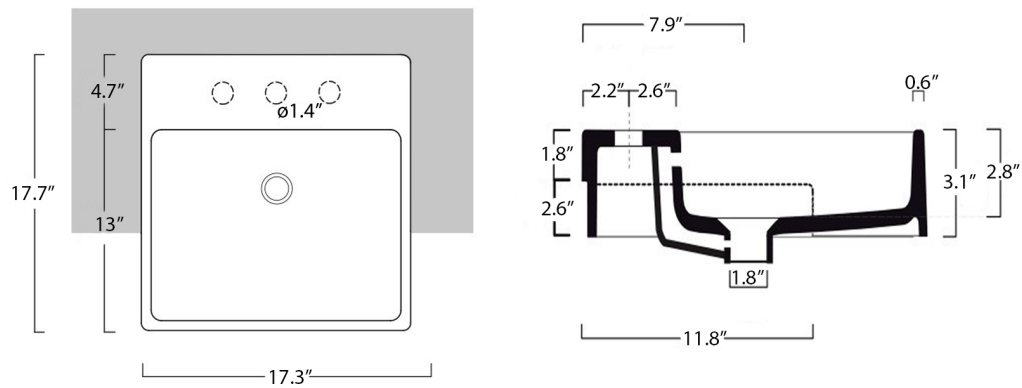

Plain 45 S

cod.PLL03

Dimensioni / dimensions

L 440 - P 450 - H 80

Troppo pieno / over flow : Sì / Yes CL15

Peso netto / net weight : Kg 10.5

Semincasso / semirecessed

Collection
Plain

Model |
Plain 45S

Dimensions Metric

1 inch = 2.54 cm
1 inch = 25.4 mm

WS[®]
BATH
COLLECTIONS

1051 Lea Drive - Collegeville, PA 19426
Tel. 215 513 9400 - Fax 610 831 0215

www.wsbathcollections.com - info@wsbathcollections.com

Product Specs Sheets

Plain 45S - 17.32" x 17.72" x 3.15" - Semi-Recessed

Collection
Plain

Model |
Plain 45S

Dimensions Metric
1 inch = 2.54 cm
1 inch = 25.4 mm

1051 Lea Drive - Collegeville, PA 19426
Tel. 215 513 9400 - Fax 610 831 0215
www.ws bathcollections.com - info@ws bathcollectins.com

MOUNTING HARDWARE

Wall-mount installation

Vessel/ countertop installation

Bolts

Silicone (*optional*)

Collection
Plain

Model |
Plain 45S

Dimensions Metric
1 inch = 2.54 cm
1 inch = 25.4 mm